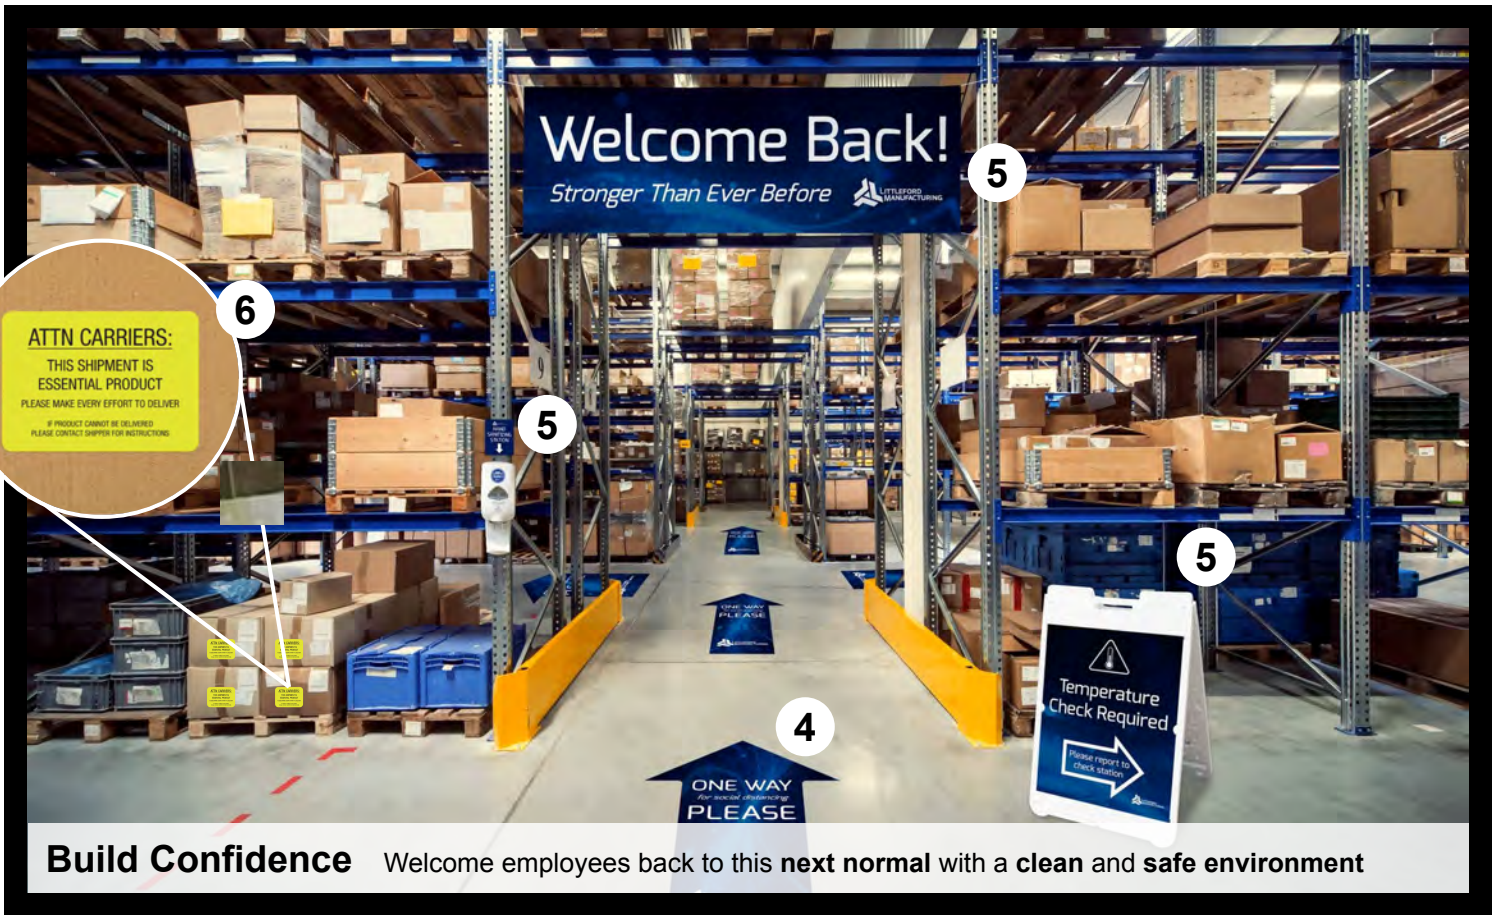

UNIQUE APPLICATIONS

EMPLOYEE PACKETS

Inform and welcome your new and returning employees.

Kits should include:

- Updated policies for health, safety and security
- HR programs for returning from leave
- CDC or state-recommended disaster plans

ACRYLIC PARTITIONS

Provide separation between close employee workspaces:

- Available with slot/bent bottom and custom sizes
- Easy to sanitize

“EAR SAVER” MASK HOOKS

Ensure employee comfort while wearing masks in the workplace:

- Disposable and adjustable
- Branded for your company
- Great giveaways for customer appreciation

Build Confidence Welcome employees back to this next normal with a clean and safe environment

4 | FLOOR DECALS

Help employees stay healthy and feel safe by limiting contact in the workplace:

- Shaped floor decals direct traffic flow and indicate proper distancing
- A variety of shapes and sizes are available to fit a number of applications
- 8mil textured vinyl provides a non-slip surface and stands up to daily use